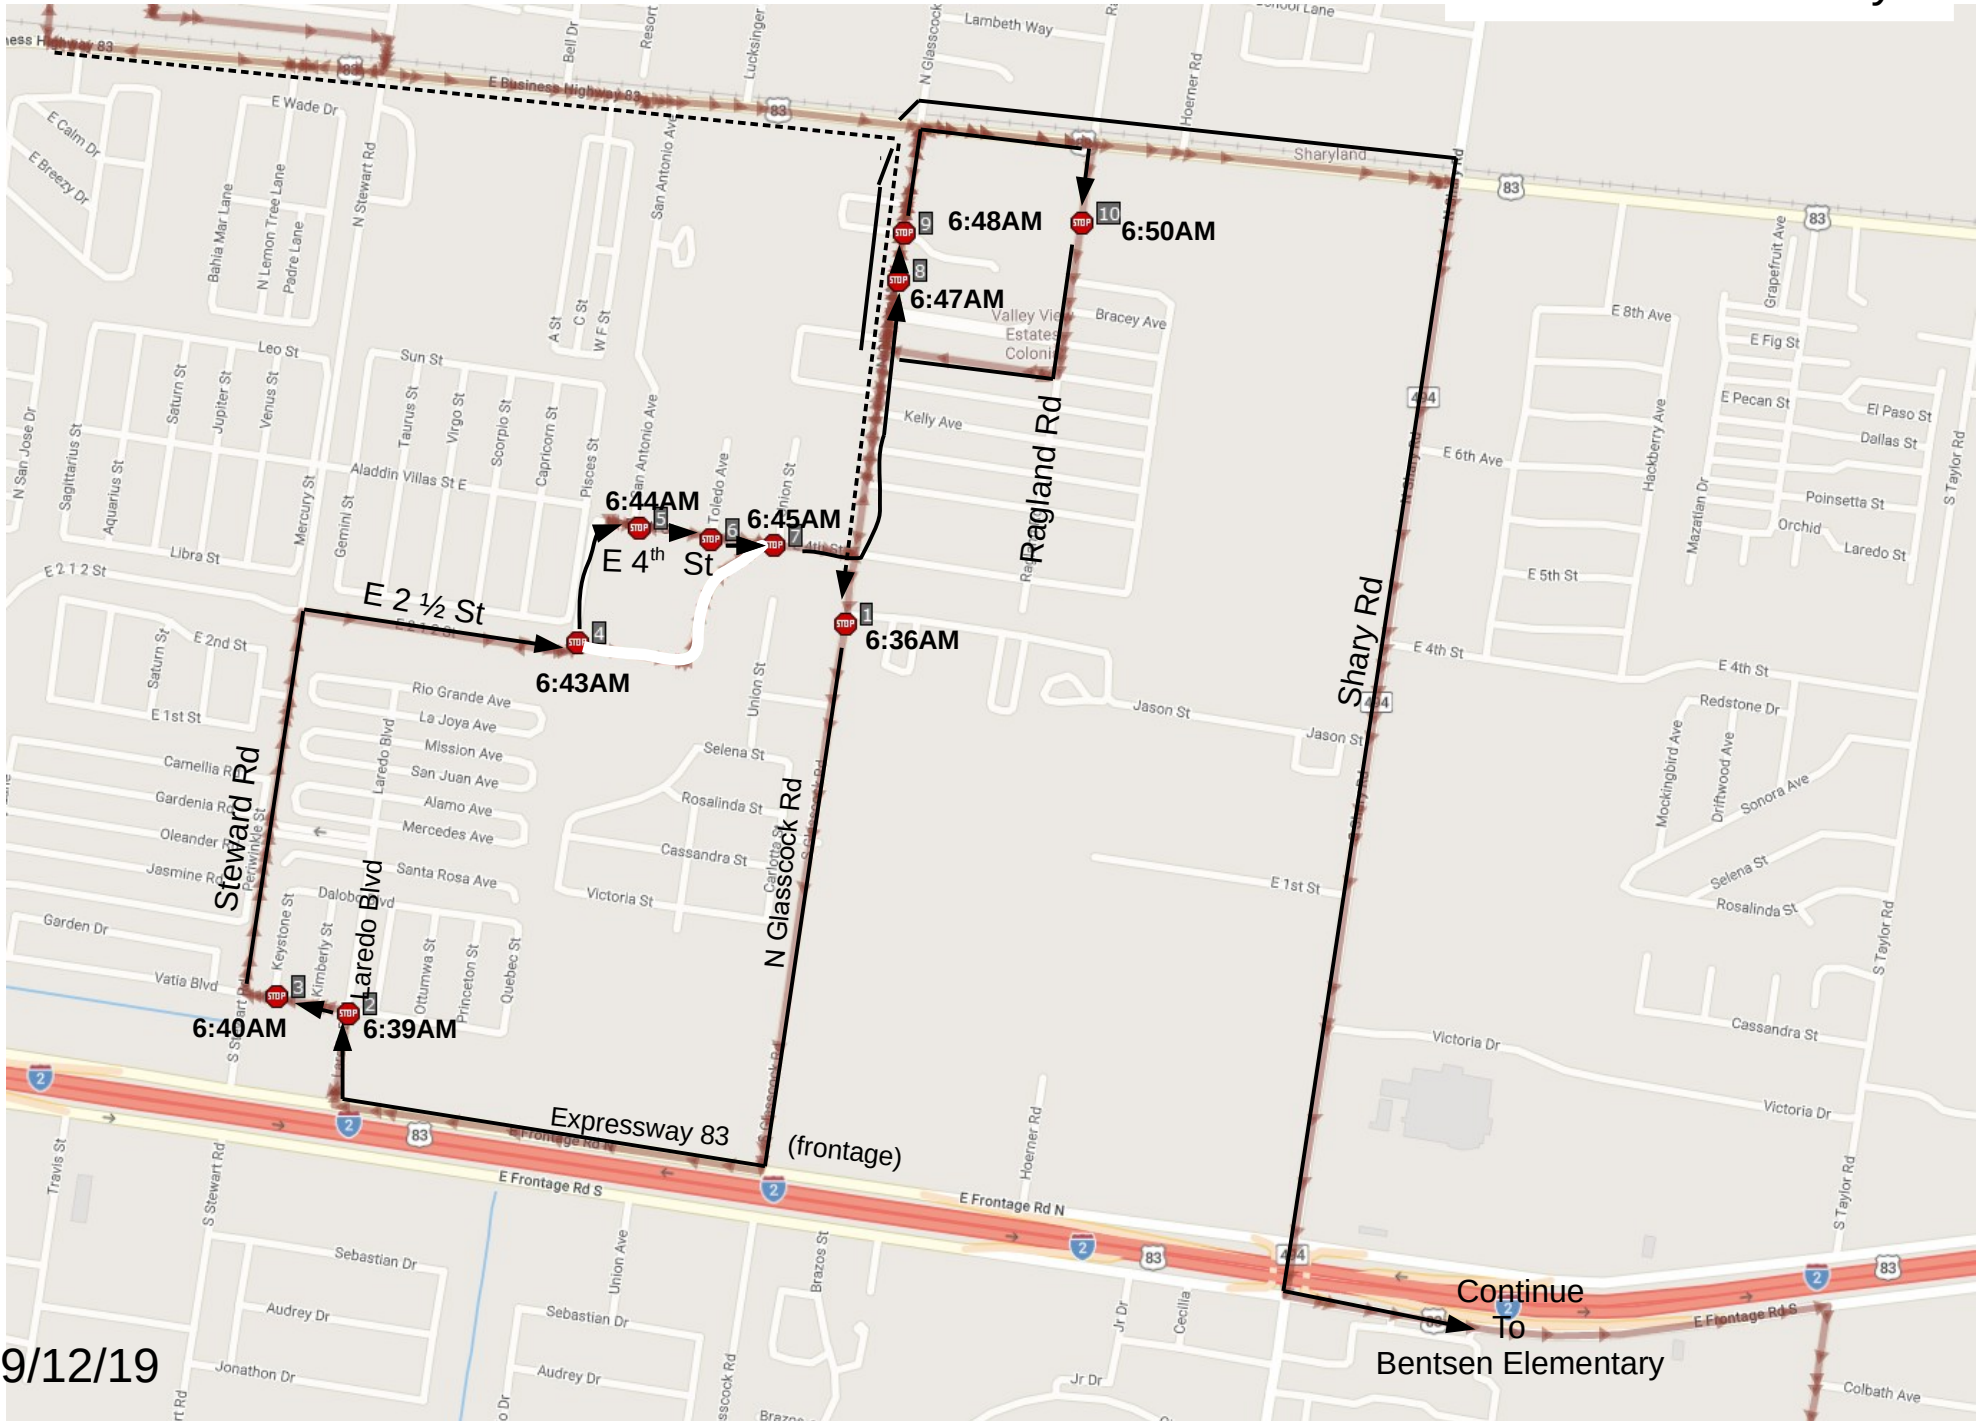

2019-2020

BUS 9 AM Run 1
Bentsen Elementary

9/12/19

Continue
To
Bentsen Elementary